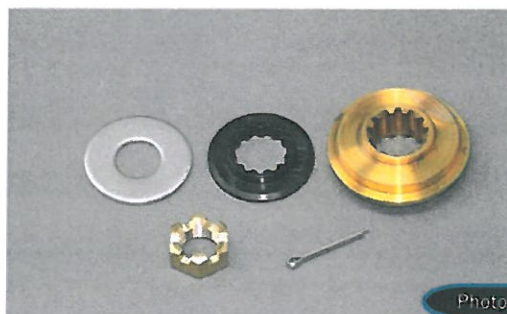

Option Kits

Propeller Hardware Kits

Photo : 3TW-87326-0

Part Number	Remarks
3H6-87326-0	MFS4/5/6 . MFS5-LPG , M4/5
3UA-87326-0	M6/8/9.8
3UB-87326-0	MFS6/8/9.8
3V9-87326-0	M9.9/15/18 , MX15/18
3RS-87326-0	MFS9.9/15/18/20
3R0-87326-0	M25/30 , MX25/30
3NV-87326-0	MFS25/30
3TW-87326-0	MFS40/50 , M40/50 , MX40/50 , MD30/40/50

Propeller Hub Kits

Photo : 3HK-64238-0

Part Number	Remarks
3HK-64238-0	M60/70/70CX , M90 . M115/120/140 , MD70/75/90/115